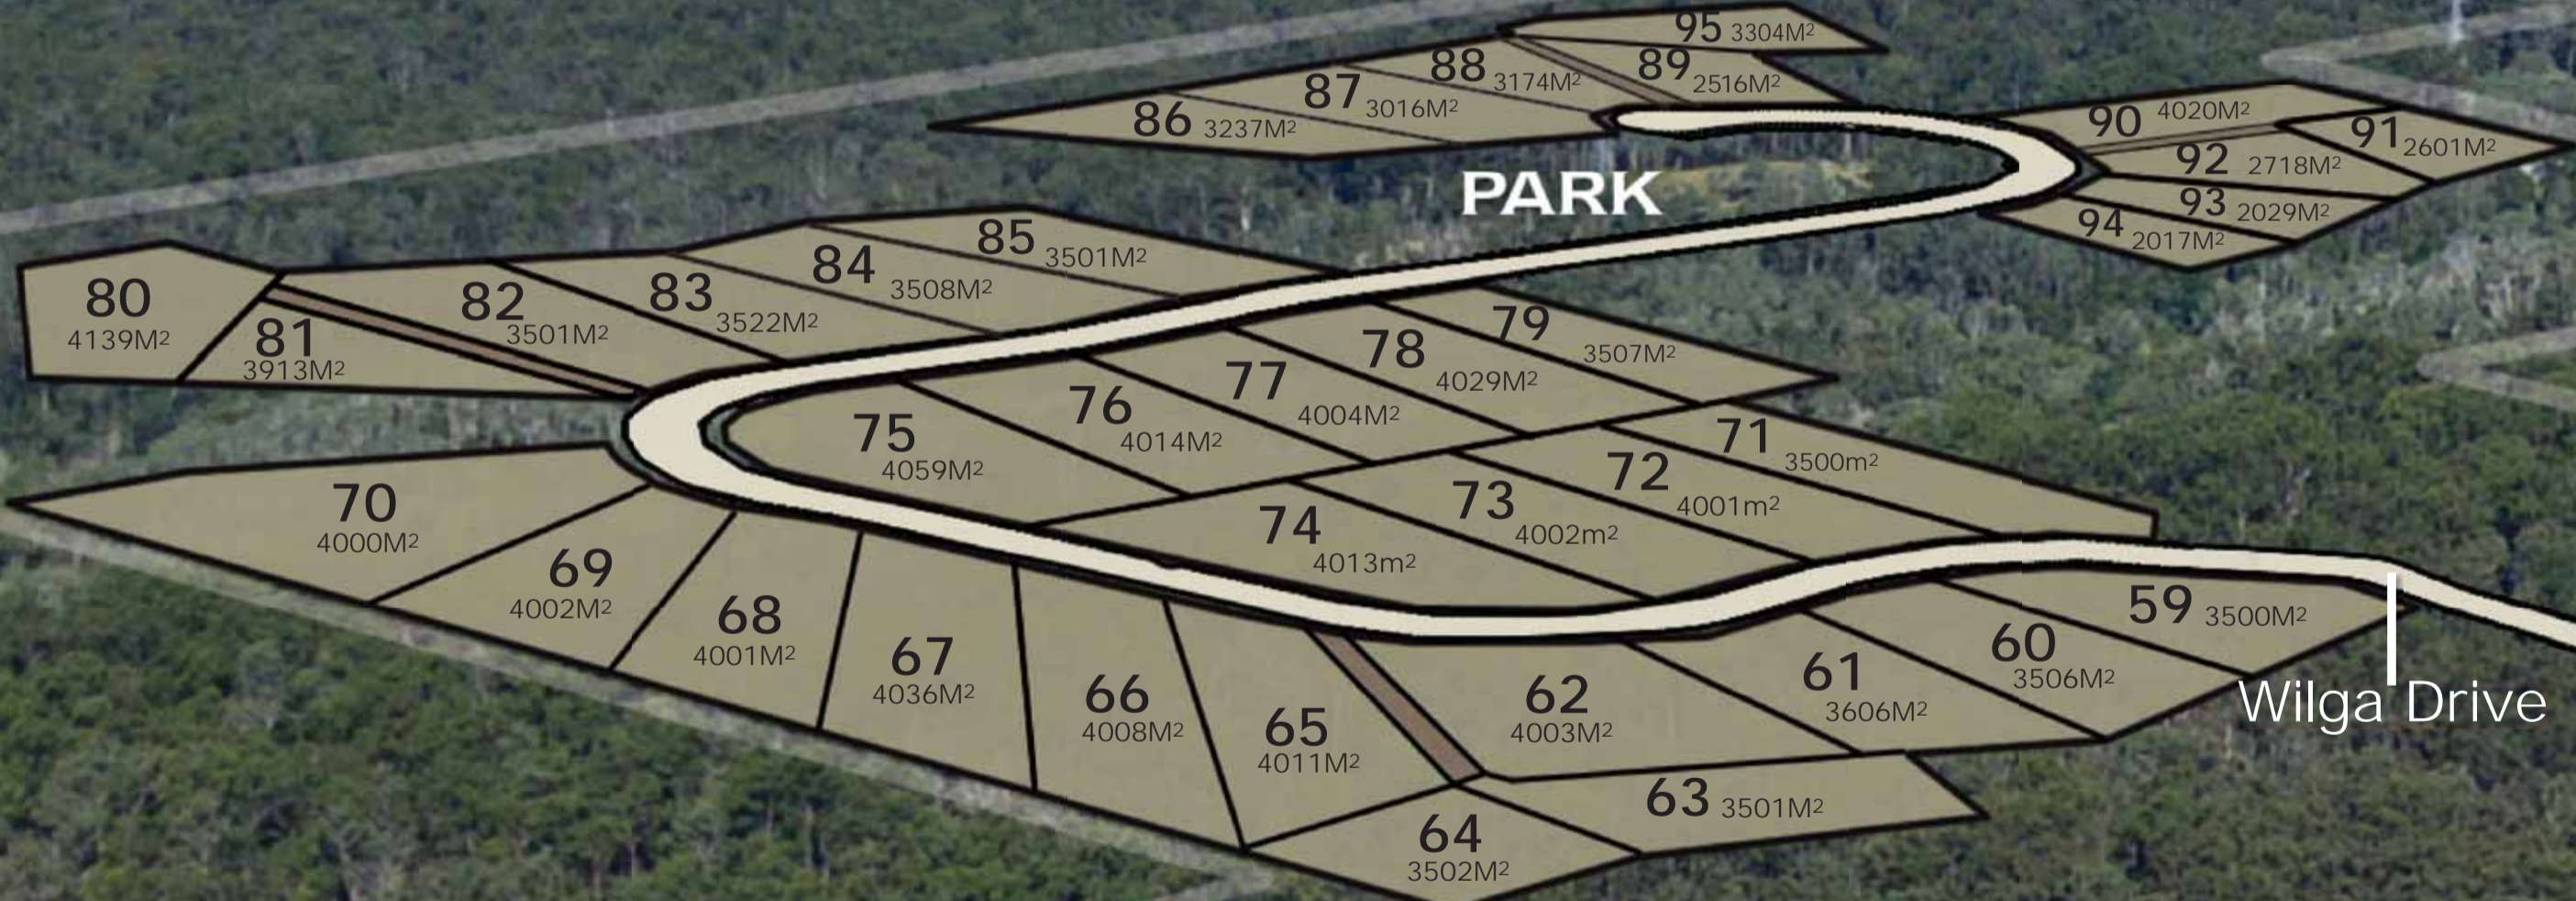

14kms to  
Brisbane City

James Drysdale  
Recreational Reserve

JINKER TRACK

Everton Hills

Bunya Road

Bunyaville Forest  
Reserve

PARK

PARKLAND  
RESERVE

Powerful  
Owl Court

Wilga Drive

Site Office

Blue Hills  
Drive

ACREAGE ESTATE  
TOWN WATER

**WINDARRA**  
UNSURPASSED  
NATURAL BEAUTY